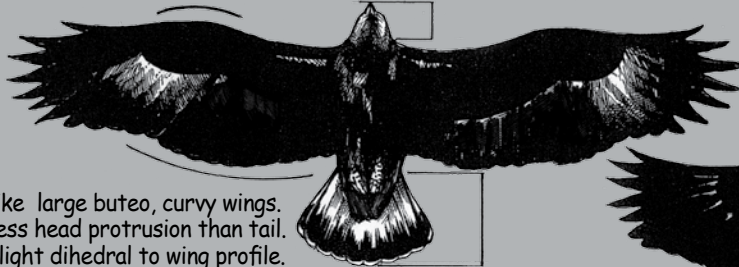

NORTHERN HARRIER
16 - 20" length

- . Long, narrow wings and tail.
- . Brown above, streaked brown below-female.
- . Gray above, pale below with black wing tips-male.

SHARP-SHINNED vs COOPER'S

ADULT SHARP-SHINNED

✚
MORE A T LOOK

ADULT COOPER'S

LONGER LOOKING TAIL →

✚
MORE A CROSS LOOK

PAUL CARRIER'S SKETCHBOOK

WING PROFILE

BALD EAGLE

GOLDEN EAGLE

SUB-ADULT GOLDEN EAGLE

- . Like large buteo, curvy wings.
- . Less head protrusion than tail.
- . Slight dihedral to wing profile.

27 to 35" length

IMMATURE BALD EAGLE

BALD EAGLE

27 to 35" length

- . Long, straight wing extension.
- . Tail and head length similar.
- . Straight wing profile.