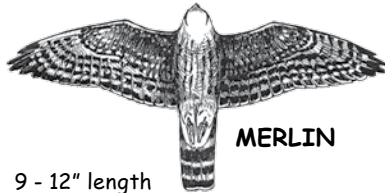

A GUIDE FOR HAWKS SEEN IN THE NORTHEAST

Because many hawks differ in appearance due to age and various dark and light morphs, only the adult of the most common form is illustrated.

KNOW YOUR SILHOUETTES

BUTEOS

Broad wings and broad rounded tails; often seen soaring in wide circles high in the air.

PEREGRINE FALCON

- 14 - 18" length
- Light breast and throat.
- Crow size, falcon shape.
- Quick, powerful wingbeats.

NORTHERN GOSHAWK

- 18 - 24" length
- Pale gray underbody.
- White undertail coverts.
- Larger than crow.

RED-TAILED HAWK

- 17 - 22" length
- Unmarked light to red tail.
- Light breast and dark leading edge to wing.
- Streaked, variably dark belly band.

MERLIN

- 9 - 12" length
- Banded gray tail.
- Dark-looking underside.
- Streaked body.

COOPER'S HAWK

- 14 - 19" length
- Rusty underparts.
- Round tipped, long tail.
- Near size of crow.

RED-SHOULDERED HAWK