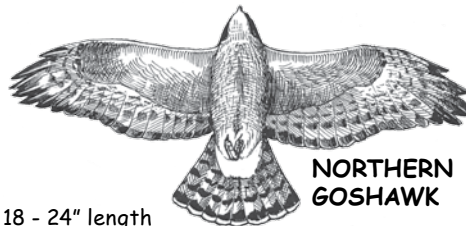

A GUIDE FOR HAWKS SEEN IN THE NORTHEAST

Because many hawks differ in appearance due to age and various dark and light morphs, only the adult of the most common form is illustrated.

KNOW YOUR SILHOUETTES

FALCONS

Streamlined - Long pointed wings; Long compressed tapered tails; Strong rowing wing beats; lose some pointed wing and tapered tail look when not in direct flight.

ACCIPITERS

Short, wide rounded wings; long tails. flap, flap, flap - sail flight.

BUTEOS

Broad wings and broad rounded tails; often seen soaring in wide circles high in the air.

PEREGRINE FALCON

- 14 - 18" length
- Light breast and throat.
- Crow size, falcon shape.
- Quick, powerful wingbeats.

NORTHERN GOSHAWK

- 18 - 24" length
- Pale gray underbody.
- White undertail coverts.
- Larger than crow.

RED-TAILED HAWK

- 17 - 22" length
- Unmarked light to red tail.
- Light breast and dark leading edge to wing.
- Streaked, variably dark belly band.