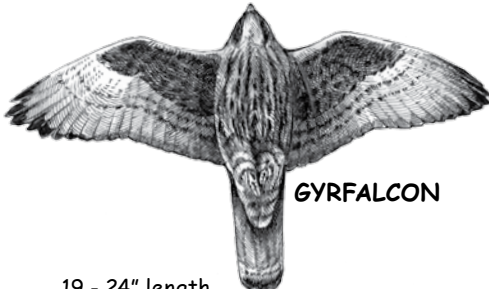

MERLIN

- 9 - 12" length
- Banded gray tail.
- Dark-looking underside.
- Streaked body.

COOPER'S HAWK

- 14 - 19" length
- Rusty underparts.
- Round tipped, long tail.
- Near size of crow.

RED-SHOULDERED HAWK

- 15 - 18" length
- Black tail with narrow white bands.
- Dark underwing coverts.
- Crescent windows near tip of wing.

AMERICAN KESTREL

- 8 - 11" length
- Tail: rufous-male, barred brown -female
- Light underneath.
- Near size of Blue Jay.

SHARP-SHINNED HAWK

- 9 - 13" length
- Rusty underparts.
- Square or notched tail tip.
- Near size of Blue Jay.

BROAD-WINGED HAWK

- 13 - 17" length
- Smallest Buteo, crow size.
- Equal white and black on tail.
- Whitish wing linings.

GYRFALCON

- 19 - 24" length
- Robust - larger than Peregrine.
- Body uniformly colored-4 color morphs.
- Rare Arctic visitor.

ROUGH-LEGGED HAWK

- 18 - 23" length
- Winter visitor.
- Dark belly, wrist patch and terminal tail band.
- Dark morph: body, wing linings solid dark