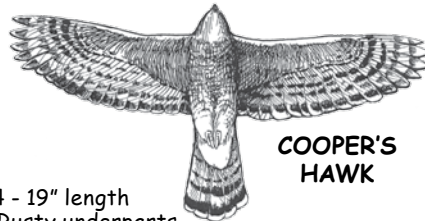

BUTEOS

Broad wings and broad rounded tails; often seen soaring in wide circles high in the air.

PEREGRINE FALCON

- 14 - 18" length
- Light breast and throat.
- Crow size, falcon shape.
- Quick, powerful wingbeats.

NORTHERN GOSHAWK

- 18 - 24" length
- Pale gray underbody.
- White undertail coverts.
- Larger than crow.

RED-TAILED HAWK

- 17 - 22" length
- Unmarked light to red tail.
- Light breast and dark leading edge to wing.
- Streaked, variably dark belly band.

MERLIN

- 9 - 12" length
- Banded gray tail.
- Dark-looking underside.
- Streaked body.

COOPER'S HAWK

- 14 - 19" length
- Rusty underparts.
- Round tipped, long tail.
- Near size of crow.

RED-SHOULDERED HAWK

- 15 - 18" length
- Black tail with narrow white bands.
- Dark underwing coverts.
- Crescent windows near tip of wing.

AMERICAN KESTREL

- 8 - 11" length
- Tail: rufous-male, barred brown -female
- Light underneath.
- Near size of Blue Jay.