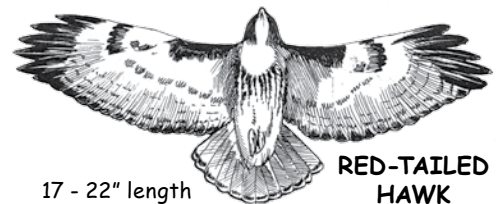

A GUIDE FOR HAWKS SEEN IN THE NORTHEAST

Because many hawks differ in appearance due to age and various dark and light morphs, only the adult of the most common form is illustrated.

KNOW YOUR SILHOUETTES

BUTEOS

Broad wings and broad rounded tails; often seen soaring in wide circles high in the air.

PEREGRINE FALCON

- 14 - 18" length
- Light breast and throat.
- Crow size, falcon shape.
- Quick, powerful wingbeats.

NORTHERN GOSHAWK

- 18 - 24" length
- Pale gray underbody.
- White undertail coverts.
- Larger than crow.

RED-TAILED HAWK

- 17 - 22" length
- Unmarked light to red tail.
- Light breast and dark leading edge to wing.
- Streaked, variably dark belly band.

MERLIN

- 9 - 12" length
- Banded gray tail.
- Dark-looking underside.
- Streaked body.

COOPER'S HAWK

- 14 - 19" length
- Rusty underparts.
- Round tipped, long tail.
- Near size of crow.

RED-SHOULDERED HAWK