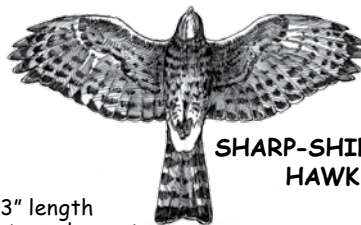

NORTHERN GOSHAWK

- 18 - 24" length
- Pale gray underbody.
- White undertail coverts.
- Larger than crow.

RED-TAILED HAWK

- 17 - 22" length
- Unmarked light to red tail.
- Light breast and dark leading edge to wing.
- Streaked, variably dark belly band.

MERLIN

- 9 - 12" length
- Banded gray tail.
- Dark-looking underside.
- Streaked body.

COOPER'S HAWK

- 14 - 19" length
- Rusty underparts.
- Round tipped, long tail.
- Near size of crow.

RED-SHOULDERED HAWK

- 15 - 18" length
- Black tail with narrow white bands.
- Dark underwing coverts.
- Crescent windows near tip of wing.

AMERICAN KESTREL

- 8 - 11" length
- Tail: rufous-male, barred brown -female
- Light underneath.
- Near size of Blue Jay.

SHARP-SHINNED HAWK

- 9 - 13" length
- Rusty underparts.
- Square or notched tail tip.
- Near size of Blue Jay.

BROAD-WINGED HAWK

- 13 - 17" length
- Smallest Buteo, crow size.
- Equal white and black on tail.
- Whitish wing linings.