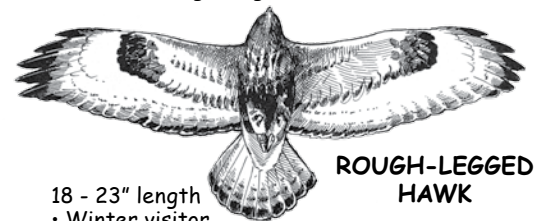

- 15 - 18" length
- Black tail with narrow white bands.
- Dark underwing coverts.
- Crescent windows near tip of wing.

AMERICAN KESTREL

- 8 - 11" length
- Tail: rufous-male, barred brown -female
- Light underneath.
- Near size of Blue Jay.

SHARP-SHINNED HAWK

- 9 - 13" length
- Rusty underparts.
- Square or notched tail tip.
- Near size of Blue Jay.

BROAD-WINGED HAWK

- 13 - 17" length
- Smallest Buteo, crow size.
- Equal white and black on tail.
- Whitish wing linings.

GYRFALCON

- 19 - 24" length
- Robust - larger than Peregrine.
- Body uniformly colored-4 color morphs.
- Rare Arctic visitor.

ROUGH-LEGGED HAWK

- 18 - 23" length
- Winter visitor.
- Dark belly, wrist patch and terminal tail band.
- Dark morph: body, wing linings solid dark