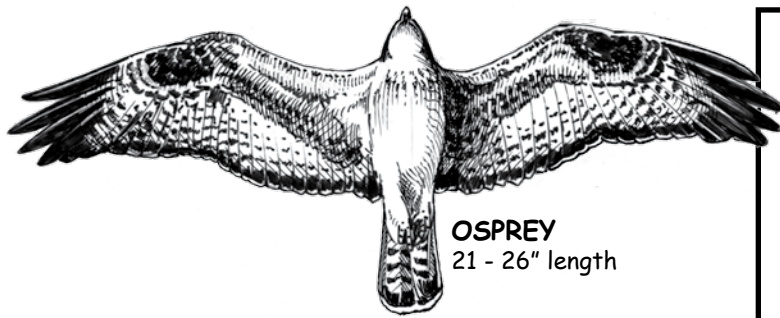

SHARP-SHINNED HAWK

- 9 - 13" length
- Rusty underparts.
- Square or notched tail tip.
- Near size of Blue Jay.

BROAD-WINGED HAWK

- 13 - 17" length
- Smallest Buteo, crow size.
- Equal white and black on tail.
- Whitish wing linings.

GYRFALCON

- 19 - 24" length
- Robust - larger than Peregrine.
- Body uniformly colored-4 color morphs.
- Rare Arctic visitor.

ROUGH-LEGGED HAWK

- 18 - 23" length
- Winter visitor.
- Dark belly, wrist patch and terminal tail band.
- Dark morph: body, wing linings solid dark

SWAINSON'S HAWK

- 17 - 22" length
- Dark chest.
- Light underwing coverts, dark flights.
- Uncommon western visitor in northeast.

OSPREY
21 - 26" length

- . Flies with kink (W) in wings.
- . Eagle sized; clean white body.
- . Black wrist marks.