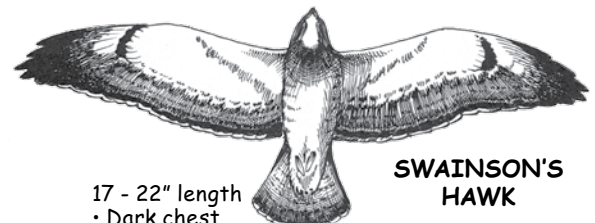

- 15 - 18" length
- Black tail with narrow white bands.
- Dark underwing coverts.
- Crescent windows near tip of wing.

AMERICAN KESTREL

- 8 - 11" length
- Tail: rufous-male, barred brown -female
- Light underneath.
- Near size of Blue Jay.

SHARP-SHINNED HAWK

- 9 - 13" length
- Rusty underparts.
- Square or notched tail tip.
- Near size of Blue Jay.

BROAD-WINGED HAWK

- 13 - 17" length
- Smallest Buteo, crow size.
- Equal white and black on tail.
- Whitish wing linings.

GYRFALCON

- 19 - 24" length
- Robust - larger than Peregrine.
- Body uniformly colored-4 color morphs.
- Rare Arctic visitor.

ROUGH-LEGGED HAWK

- 18 - 23" length
- Winter visitor.
- Dark belly, wrist patch and terminal tail band.
- Dark morph: body, wing linings solid dark