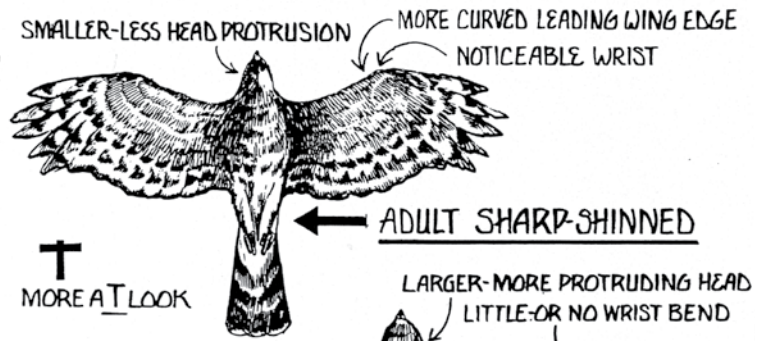

GYRFALCON

- 19 - 24" length
- Robust - larger than Peregrine.
- Body uniformly colored-4 color morphs.
- Rare Arctic visitor.

ROUGH-LEGGED HAWK

- 18 - 23" length
- Winter visitor.
- Dark belly, wrist patch and terminal tail band.
- Dark morph: body, wing linings solid dark

SWAINSON'S HAWK

- 17 - 22" length
- Dark chest.
- Light underwing coverts, dark flights.
- Uncommon western visitor in northeast.

OSPREY
21 - 26" length

- . Flies with kink (W) in wings.
- . Eagle sized; clean white body.
- . Black wrist marks.

NORTHERN HARRIER
16 - 20" length

- . Long, narrow wings and tail.
- . Brown above, streaked brown below-female.
- . Gray above, pale below with black wing tips-male.

SHARP-SHINNED vs COOPER'S

ADULT SHARP-SHINNED