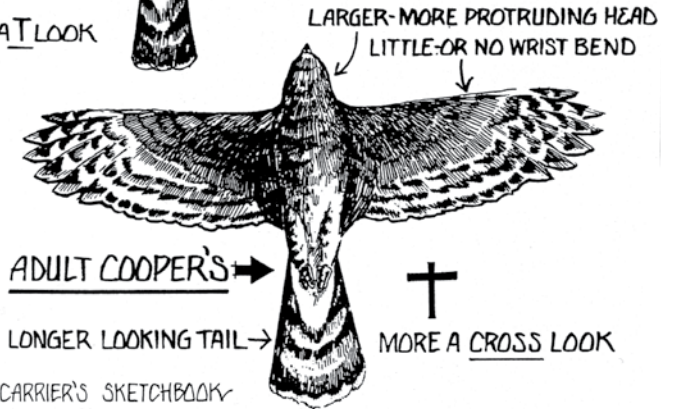

GYRFALCON

- 19 - 24" length
- Robust - larger than Peregrine.
- Body uniformly colored-4 color morphs.
- Rare Arctic visitor.

ROUGH-LEGGED HAWK

- 18 - 23" length
- Winter visitor.
- Dark belly, wrist patch and terminal tail band.
- Dark morph: body, wing linings solid dark

NORTHERN HARRIER
16 - 20" length

- . Long, narrow wings and tail.
- . Brown above, streaked brown below-female.
- . Gray above, pale below with black wing tips-male.

SHARP-SHINNED vs COOPER'S

ADULT SHARP-SHINNED

✚
MORE A T LOOK

ADULT COOPER'S

LONGER LOOKING TAIL →

✚
MORE A CROSS LOOK

PAUL CARRIER'S SKETCHBOOK

WING PROFILE

BALD EAGLE

GOLDEN EAGLE

SUB-ADULT GOLDEN EAGLE

- . Like large buteo, curvy wings.
- . Less head protrusion than tail.
- . Slight dihedral to wing profile.

27 to 35" length

IMMATURE BALD EAGLE

BALD EAGLE

27 to 35" length

- . Long, straight wing extension.
- . Tail and head length similar.
- . Straight wing profile.